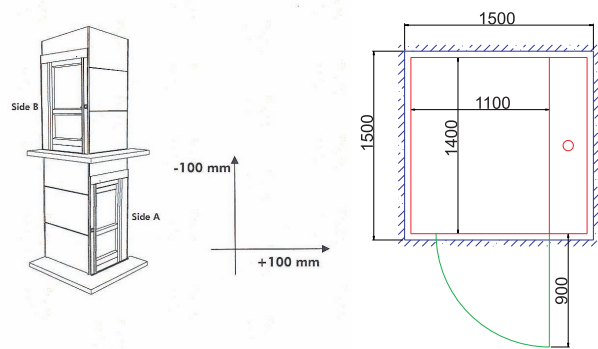

Kiedy potrzebujesz platformy
o mniejszych wymiarach

När Du behöver en mindre hiss

1. Cut out size 1200x1350 mm*
Platform size 800x1250 mm

3. Cut out size 1400x1400 mm
Platform size 1000x1300 mm

2. Cut out size 1300x1600 mm**
Platform size 900x1500 mm

4. Cut out size 1500x1500 mm
Platform size 1100x1400 mm

The semi-standard platform lifts are not intended for outdoor installations.
 * External door closer. Not according to EC standard in public buildings
 ** Possible as A7000

Semi-standard dimensions Cibes A5000 – CLEAR DOOR OPENING WIDTH

		AL3/AL4	A1	A1/A4 Gates	A2	E160
1. Cut out size 1200x1350*	Side A/C	700	700	700	700	700
	Side B	800	750	750	750	750
2. Cut out size 1300x1600	Side A/C	800	800	800	800	800
	Side B	1050	1000	900	1000	1000
3. Cut out size 1400x1400	Side A/C	900	900	900	900	900
	Side B	850	800	800	800	800
4. Cut out size 1500x1500	Side A/C	900	900	900	900	900
	Side B	950	900	900	900	900